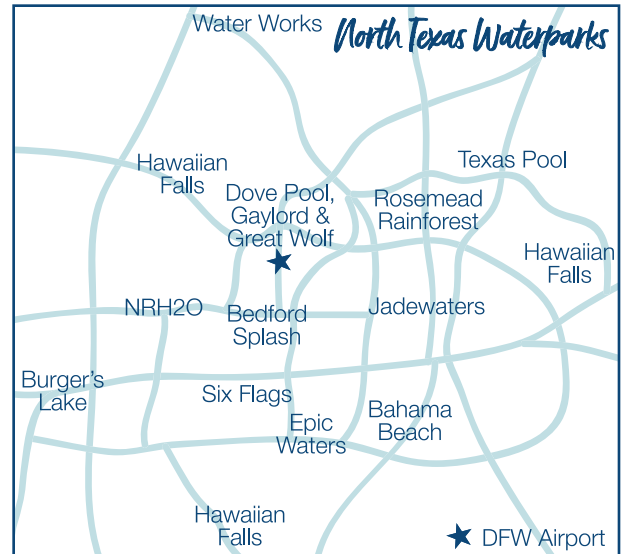

Top WATERPARKS IN TEXAS

Waterparks in North Texas

BAHAMA BEACH WATERPARK

Dallas
www.bahamabeachdallas.com

BEDFORD SPLASH

Bedford
www.bedfordsplash.com

BURGER'S LAKE

Fort Worth
www.burgerslake.com

HAWAIIAN FALLS WATERPARK

Garland, Roanoke, Mansfield
www.hfalls.com

JADEWATERS AT THE ANATOLE

Dallas
www3.hilton.com

NRH20 FAMILY WATER PARK

North Richland Hills
www.nrh2o.com

ROSEMEADE RAINFOREST AQUATIC COMPLEX

Carrollton
www.cityofcarrollton.com/?page=1461

SIX FLAGS HURRICANE HARBOR

Arlington
www.sixflags.com/hurricaneharbortexas

TEXAS POOL ON THE CREEK

Plano
www.texaspool.org

WATER WORKS

Denton
www.dentonwaterworks.com

Waterparks outside of North Texas

HAWAIIAN FALLS WATERPARK

Pflugerville, The Colony, Waco
www.hfalls.com

HURRICANE ALLEY WATERPARK

Corpus Christi
www.hurricanealleycc.com

SCHLITTERBAHN

Corpus Christi, Galveston, New Braunfels, South Padre Island
www.schlitterbahn.com